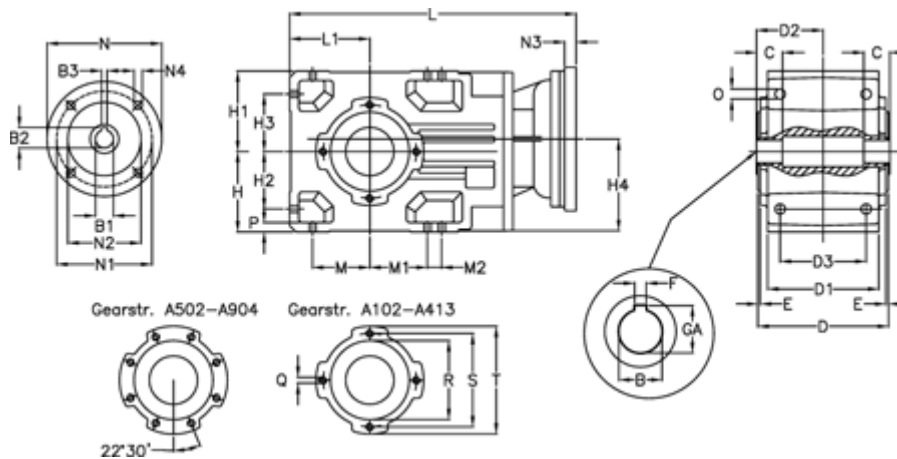

Article number: 29600202924230  
 Description: Bevel helical gearbox  
 A202UH35-29,2-P80B5

## Measures

B = 35	D3 = 90	H3 = 60.0	N1 = 165	S = 115
B1 = 19	Description = A202UH35-xx-P80 B5	H4 = 93.0	N2 = 130	T = 140
B2 = 21.8	E = 3.0	L = 325.5	N3 = 0	
B3 = 6	F = 10	L1 = 80	N4 = M10x12	
C = 22	GA = 38.3	M = 60.0	O = 9.5	
D = 136	H = 80	M1 = 60.0	P = 9	
D1 = 110	H1 = 80	M2 = 0	Q = M8x15	
D2 = 70.0	H2 = 60.0	N = 200	R = 95	